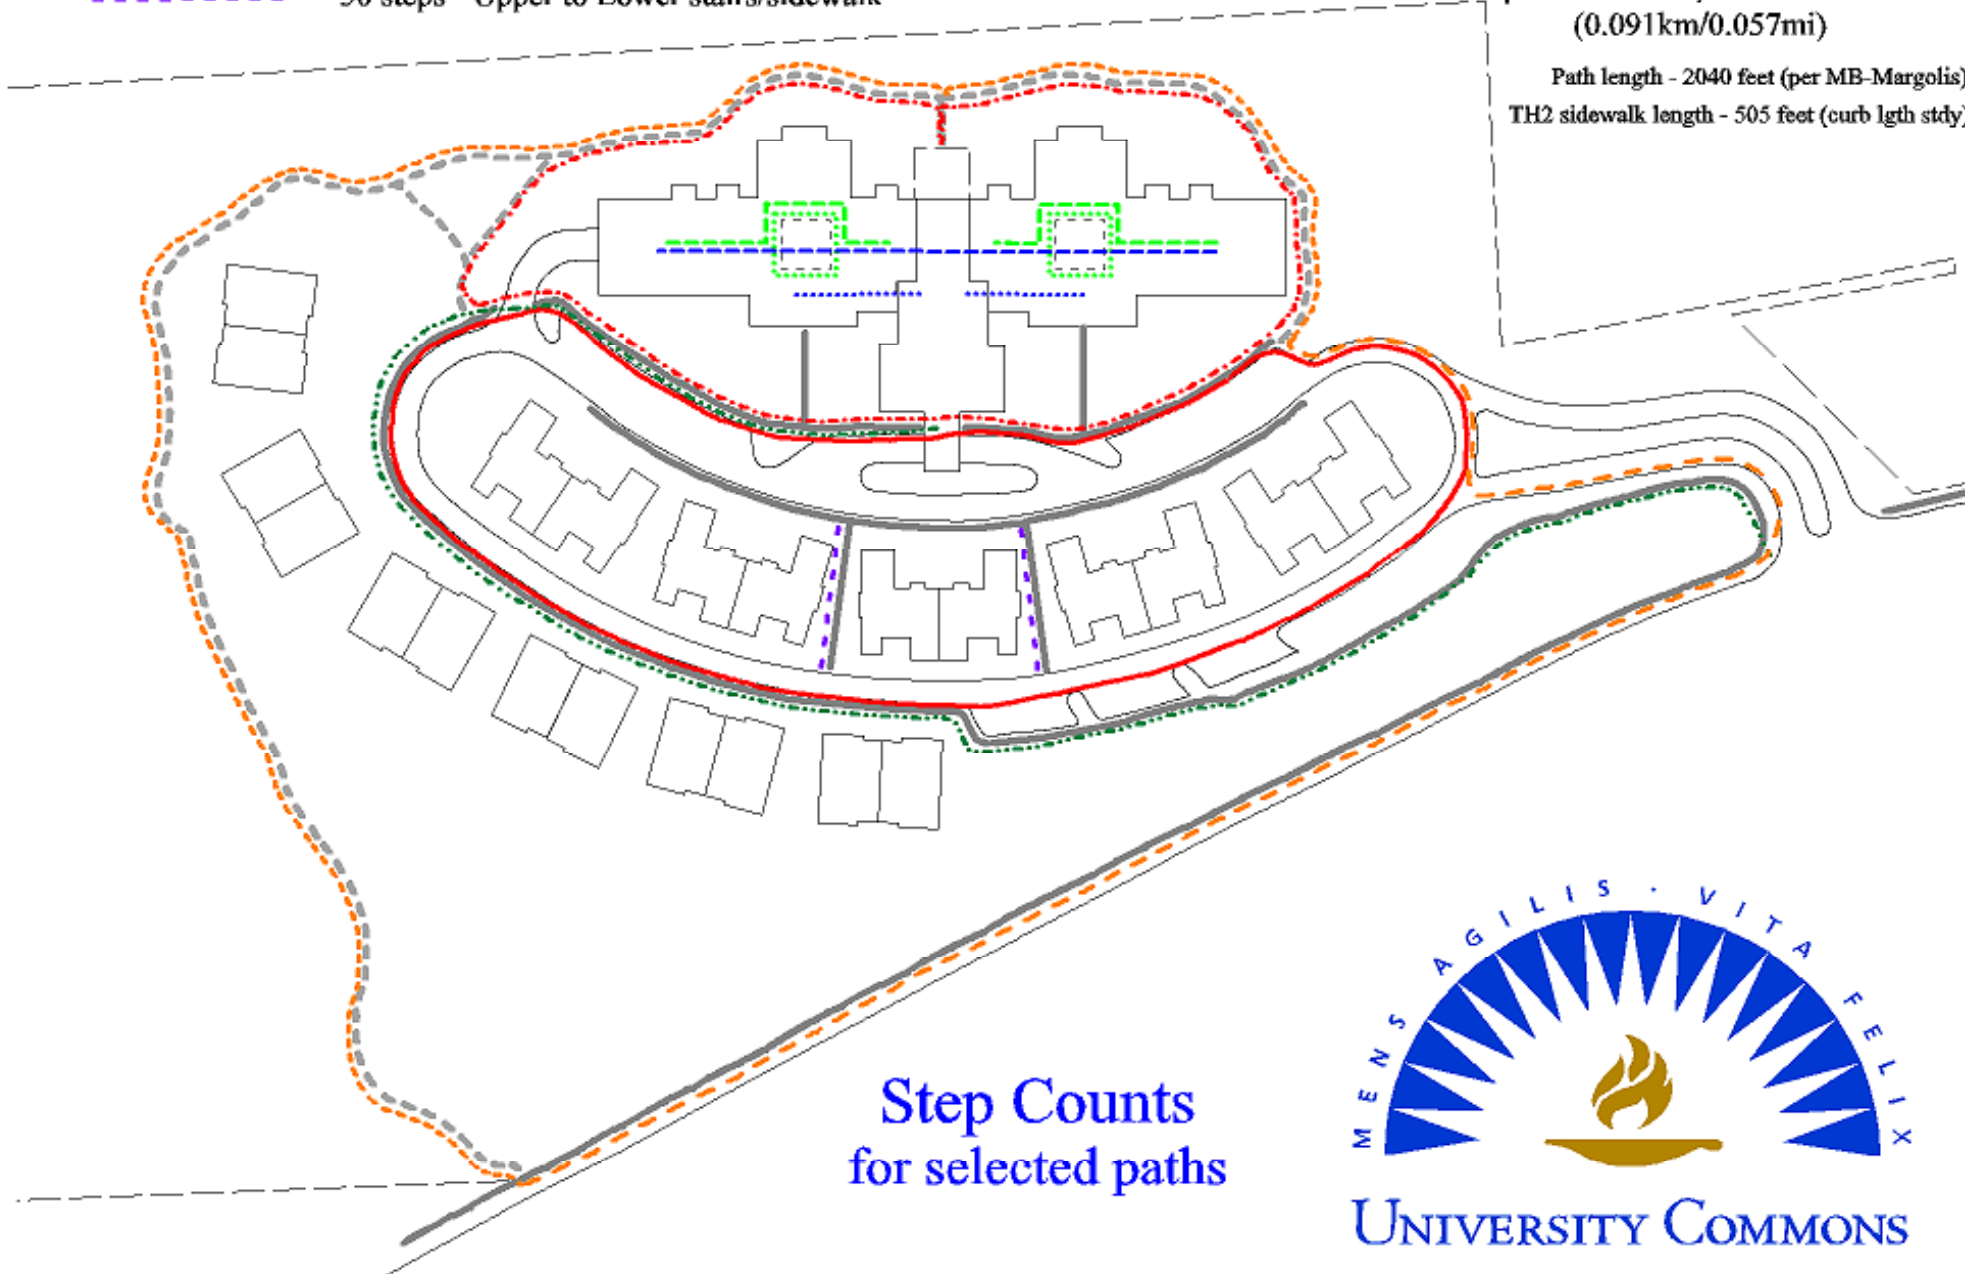

- &----- 1240 steps - 0.75km/0.47mi - Perimeter path, full
- 730 steps - 0.435km/0.27mi - Perimeter path, woods only
- 640 steps - short path loop
- 700 steps - main loop
- 590 steps - to the street "the long way"
- 50 steps - Upper to Lower stairs/sidewalk

- 3rd & 4th floors
- 45 steps - around light well
- 60 steps - end to end
- 1st & 2nd floors
- 70 steps - end to end, 1st fl. N. or S. hall
- 150 steps - end to end, 2nd floor hall (0.091km/0.057mi)

Path length - 2040 feet (per MB-Margolis)  
 TH2 sidewalk length - 505 feet (curb lgth stdy)

## Step Counts for selected paths